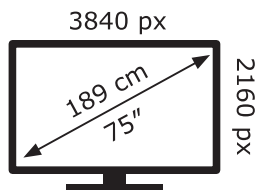

ENERG ⚡

LG Electronics

75NANO759PA

154 kWh/1000h

ABCDEF**G**

203 kWh/1000h

2019/2013