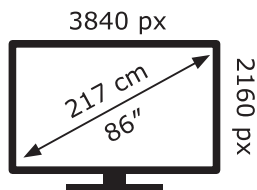

**ENERG** ⚡

**LG Electronics**

86NANO759PA

**207** kWh/1000h

ABCDEF**G**

**266** kWh/1000h

2019/2013