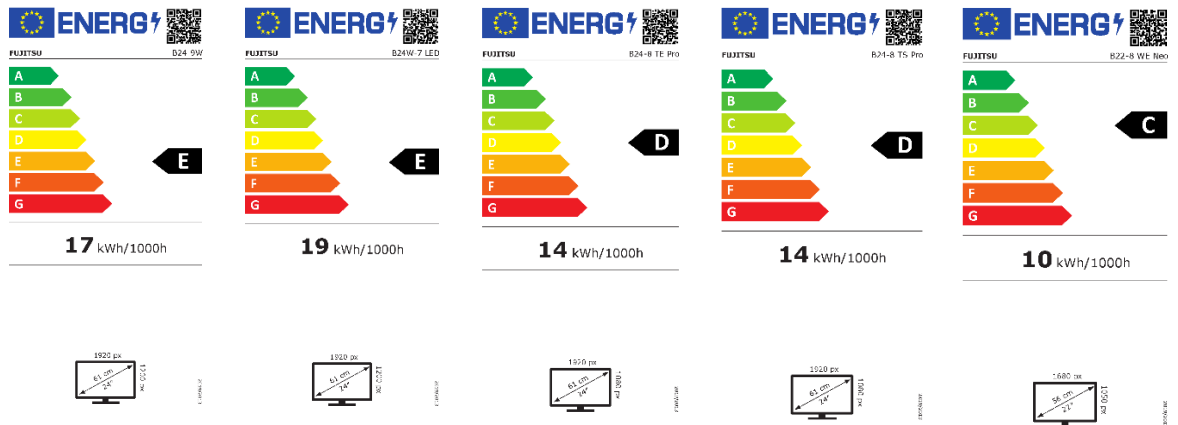

White Paper

FUJITSU Displays - EU Energy Efficiency Class

Product fiche according to EU regulation 2019/2013

For electronic displays the EU regulation 2019/2013 declared new Energy Efficiency Class labels and product fiches as mandatory for TVs and TV monitors. The new regulation repeal Commission Delegated Regulation (EU) No 1062/2010)

Sales name	B32-9 TS UHD	B27-9 TE/TS QHD	B27-9 TE/TS FHD	B24-9 TE	B24-9 TS
Model name for certificate	B32-9T	B27-9TQ	B27-9TF	DY24-9T	DY24-9T
Power consumption Standby	0.21W	0.17	0.19	0.32W	0.32W
Power consumption Off	0.14W	0.16	0.14	0.21W	0.21W
Resolution (h/v)	3840 x 2160	2560x1440	1920x1080	1920 x 1080	1920 x 1080

Sales name	E24-9 TOUCH	E24-8 TS Pro	E22-8 TS Pro
Model name for certificate	E24-9 TOUCH	B24-8T	DY22-8T
Power consumption Standby	0.29W	0.2W	0.16W
Power consumption Off	0.24W	0.1W	0.12W
Resolution (h/v)	1920 x 1080	1920 x 1080	1920 x 1080