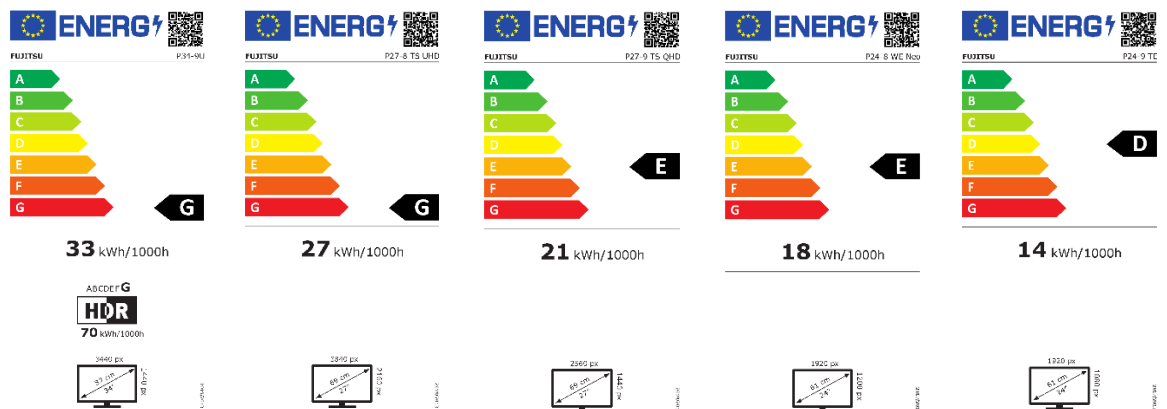

White Paper

FUJITSU Displays - EU Energy Efficiency Class

Product fiche according to EU regulation 2019/2013

For electronic displays the EU regulation 2019/2013 declared new Energy Efficiency Class labels and product fiches as mandatory for TVs and TV monitors. The new regulation repeal Commission Delegated Regulation (EU) No 1062/2010)

FUJITSU Displays are clearly defined and positioned as data monitors for professional office, graphic or special applications like medical review or 24/7 usage.

Sales name	P34-9 US/UE	P27-8 TS UHD	P27-9 TS QHD	P24-8 WE Neo	P24-9 TE
Model name for certificate	P34-9U	P27-8T UHD	P27-9 TQ	P24-8W	P24-9T
Power consumption Standby	0.26W	0.4W	0.24	0.3W	0.3W
Power consumption Off	0.24W	0.3W	0.22	0.2W	0.26W
Resolution (h/v)	3440 x 1440	3840 x 2160	2560x1440	1920 x 1200	1920 x 1080

Sales name	B32-9 TS UHD	B27-9 TE/TS QHD	B27-9 TE/TS FHD	B24-9 TE	B24-9 TS
Model name for certificate	B32-9T	B27-9TQ	B27-9TF	DY24-9T	DY24-9T
Power consumption Standby	0.21W	0.17	0.19	0.32W	0.32W
Power consumption Off	0.14W	0.16	0.14	0.21W	0.21W
Resolution (h/v)	3840 x 2160	2560x1440	1920x1080	1920 x 1080	1920 x 1080

Sales name	E24-9 TOUCH	E24-8 TS Pro	E22-8 TS Pro
Model name for certificate	E24-9 TOUCH	B24-8T	DY22-8T
Power consumption Standby	0.29W	0.2W	0.16W
Power consumption Off	0.24W	0.1W	0.12W
Resolution (h/v)	1920 x 1080	1920 x 1080	1920 x 1080