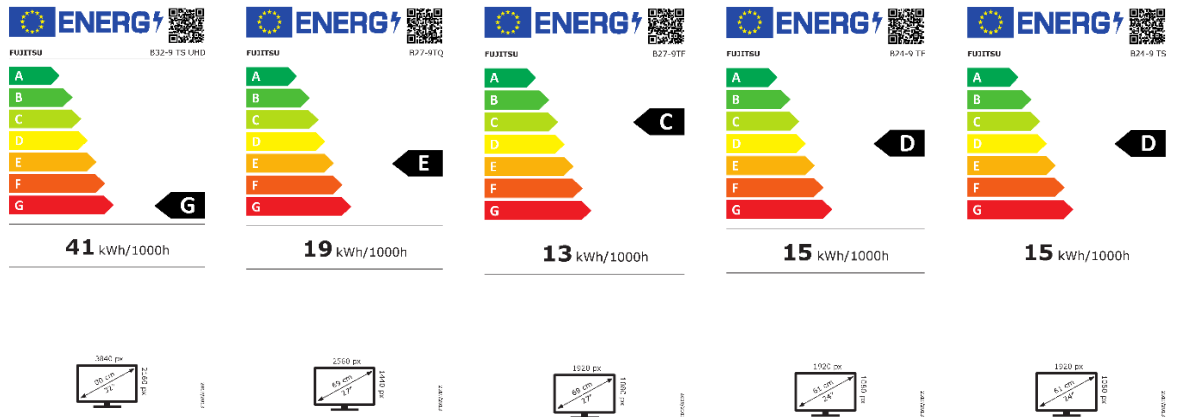

White Paper

FUJITSU Displays - EU Energy Efficiency Class

Product fiche according to EU regulation 2019/2013

For electronic displays the EU regulation 2019/2013 declared new Energy Efficiency Class labels and product fiches as mandatory for TVs and TV monitors. The new regulation repeal Commission Delegated Regulation (EU) No 1062/2010)

Sales name	B32-9 TS UHD	B27-9 TE/TS QHD	B27-9 TE/TS FHD	B24-9 TE	B24-9 TS
Model name for certificate	B32-9T	B27-9TQ	B27-9TF	DY24-9T	DY24-9T
Power consumption Standby	0.21W	0.17	0.19	0.32W	0.32W
Power consumption Off	0.14W	0.16	0.14	0.21W	0.21W
Resolution (h/v)	3840 x 2160	2560x1440	1920x1080	1920 x 1080	1920 x 1080

Sales name	E24-9 TOUCH	E24-8 TS Pro	E22-8 TS Pro
Model name for certificate	E24-9 TOUCH	B24-8T	DY22-8T
Power consumption Standby	0.29W	0.2W	0.16W
Power consumption Off	0.24W	0.1W	0.12W
Resolution (h/v)	1920 x 1080	1920 x 1080	1920 x 1080