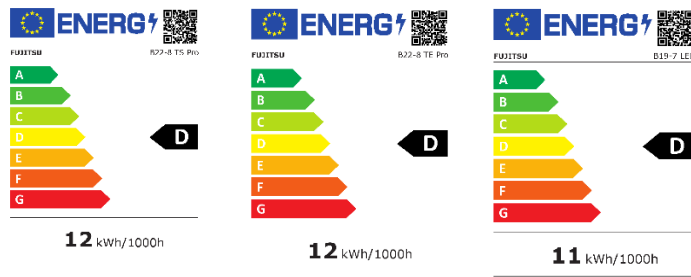

Sales name	B22-8 TS Pro	B22-8 TE Pro	B19-7 LED
Model name for certificate	DY22-8T	DY22-8T	DY19-7
Power consumption Standby	0.16W	0.16W	0.21W
Power consumption Off	0.12W	0.12W	0.19W
Resolution (h/v)	1920 x 1080	1920 x 1080	1280 x 1024