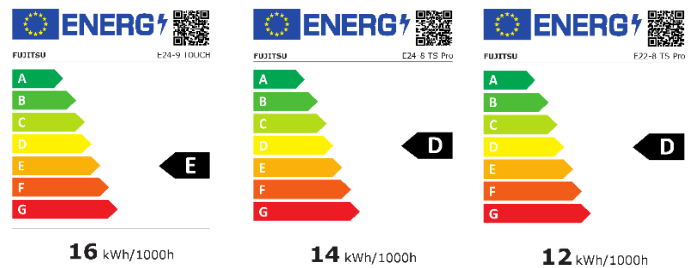

Sales name	E24-9 TOUCH	E24-8 TS Pro	E22-8 TS Pro
Model name for certificate	E24-9 TOUCH	B24-8T	DY22-8T
Power consumption Standby	0.29W	0.2W	0.16W
Power consumption Off	0.24W	0.1W	0.12W
Resolution (h/v)	1920 x 1080	1920 x 1080	1920 x 1080

Contact

FUJITSU Technology Solutions
E-mail: ccd.info@ts.fujitsu.com
Website: <http://www.fujitsu.com/fts>
2019-12-12 CE EN

All rights reserved, including intellectual property rights.
Technical data subject to modifications and delivery subject to availability. Any liability that the data and illustrations are complete, actual or correct is excluded. Designations may be trademarks and/ or copyrights of the respective manufacturer, the use of which by third parties for their own purposes may infringe the rights of such owner. For further information see: <http://ts.fujitsu.com/terms_of_use.html>
Copyright Fujitsu Technology Solutions GmbH 2019